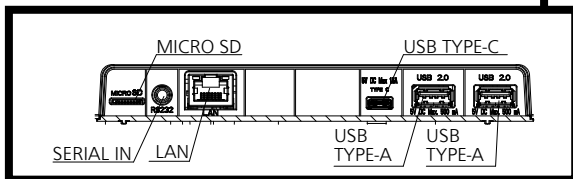

For signals without ○ in the Plug and Play-supported signal column, resolutions may not be selected on the PC side even if this unit supports those signals.

Note

- An auto detected signal format may be differently displayed from the actual input signal.
- [i] shown after the number of dots of resolution means the interlace signal.

● Drawing of terminals

View from back

Magnified figure of terminal b

Magnified figure of terminal a

Sectional view of terminal a
(MICRO SD / SERIAL IN / LAN / USB TYPE-C /
USB TYPE-A / USB TYPE-A)

Terminal a
65CQE2W Terminal (Bottom)

Units : mm (inches)

	MICRO SD	SERIAL	LAN	USB TYPE-C	USB TYPE-A
A	5.1 (0.2)	7.7 (0.3)	9.3 (0.36)	4.8 (0.18)	7.3 (0.28)
B	-	0.7 (0.02)	5.1 (0.2)	-	-
C	27.0 (1.06)				

Sectional view of terminal b
(HDMI 1 / AUDIO OUT / IR IN / HDMI 4 / HDMI 3 / HDMI 2)