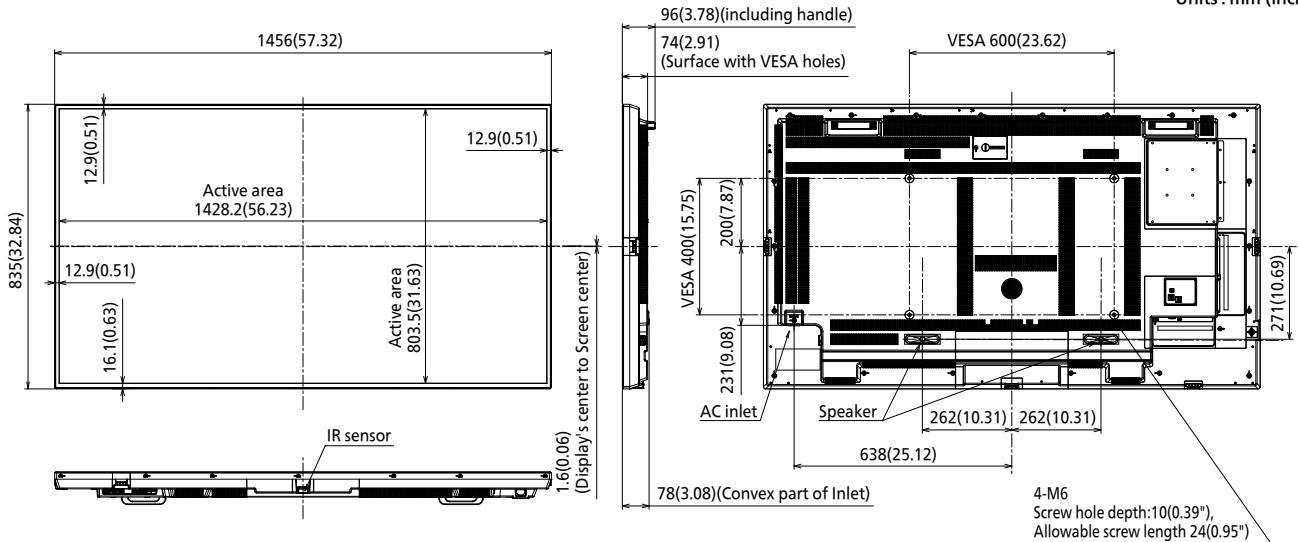

1 In case of running for a long time, the moving image is recommended to be displayed. If you display a still picture for an extended period, the image retention might remain on the screen. However, image retention can gradually disappear by displaying movie images.

INCLUDED ACCESSORIES

- Remote Control
- Batteries (AA Size) x 2
- AC cord x 2 (EU/UK (approx. 2 m (78.7"))
- IR sensor x 1 (cable length approx. 1480 mm (4.85 ft))
- IR Sensor Holder x 1 (Screw x 3)
- RS232C cable x1 (Approx. 1 m (3.28 ft))
- Clamper x 3

STANDARD (CERTIFICATIONS)

SAFETY REGULATIONS	EN62368-1
RADIATION REGULATIONS	EN55032, EN55035, EN61000-3-2, EN61000-3-3

WIRELESS LAN

Compliance standard	IEEE 802.11 a/b/g/n/ac Dual band (Wireless LAN Standard protocol)
Channel	CH 1-13, CH 36-64, CH 100-140
Communication range	Approx. 30 m (Depends on usage environment)

Bluetooth®

Supported version	Bluetooth® 5.1
Profile	HID / A2DP

REMOTE CONTROL TRANSMITTER

Power Requirements	DC 3 V (AA Size batteries x 2)
Operating distance¹	Approx. 7 m/23 ft
Weight	Approx. 111 g (3.92 oz) including batteries
Dimensions (W x H x D)	51 x 161 x 27 mm (2.00" x 6.34" x 1.07")

1 When operated directly in front of the display screen.

OPTIONAL ACCESSORIES

Early warning software	ET-SWA 100 / 105 series

DIMENSIONS

Cautions: This drawing is not a scale
Units: mm (inches)