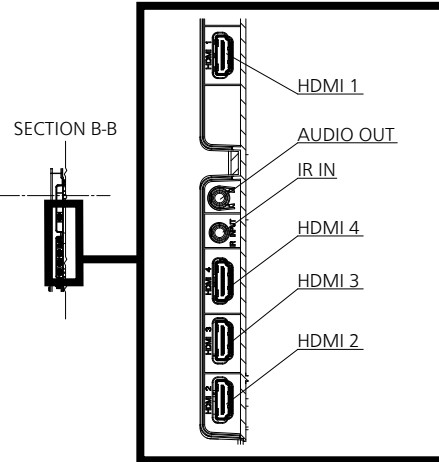

INCLUDED ACCESSORIES

- Remote Control
- Batteries (AA Size) x 2
- AC cord x 2 (EU/UK (approx. 2 m (78.7"))
- IR sensor x 1 (cable length approx. 1480 mm (4.85 ft))
- IR Sensor Holder x 1 (Screw x 3)
- RS232C cable x1 (Approx. 1 m (3.28 ft))
- Clamper x 3

For signals without ○ in the Plug and Play-supported signal column, resolutions may not be selected on the PC side even if this unit supports those signals.

Note

- An auto detected signal format may be differently displayed from the actual input signal.
- [i] shown after the number of dots of resolution means the interlace signal.

● Drawing of terminals

View from back

Magnified figure of terminal b

Magnified figure of terminal a

Sectional view of terminal a
(MICRO SD / SERIAL IN / LAN / USB TYPE-C /
USB TYPE-A / USB TYPE-A)

Terminal a
65CQE2W Terminal (Bottom)

Units : mm (inches)

	MICRO SD	SERIAL	LAN	USB TYPE-C	USB TYPE-A
A	5.1 (0.2)	7.7 (0.3)	9.3 (0.36)	4.8 (0.18)	7.3 (0.28)
B	-	0.7 (0.02)	5.1 (0.2)	-	-
C	27.0 (1.06)				

Sectional view of terminal b
(HDMI 1 / AUDIO OUT / IR IN / HDMI 4 / HDMI 3 / HDMI 2)