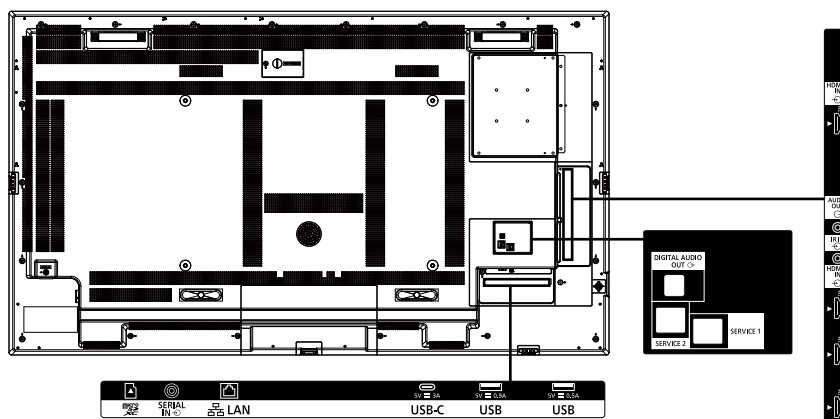

CONNECTION TERMINAL

1 Specifications and appearance are subject to change without notice.