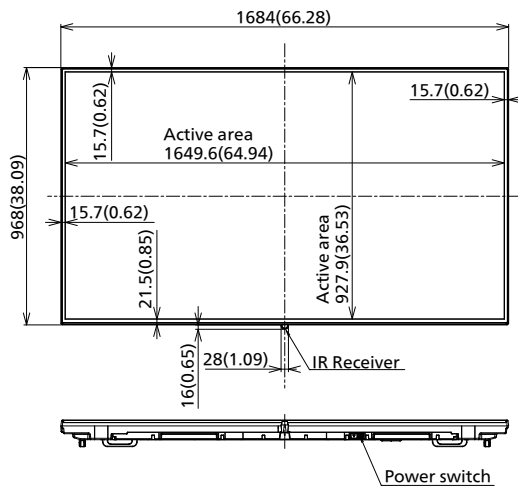

¹ In case of running for a long time, the moving image is recommended to be displayed. If you display a still picture for an extended period, the image retention might remain on the screen. However, image retention can gradually disappear by displaying movie images.

INCLUDED ACCESSORIES

- Remote Control
- Batteries (AA Size) x 2
- AC cord x 2 (EU/UK (approx. 2 m (78.7"))
- IR sensor x 1 (cable length approx. 1480 mm (4.86 ft))
- IR Sensor Holder x 1 (Screw x 3)
- RS232C cable x1 (Approx. 1 m (3.28 ft))
- Clamper x 3

STANDARD (CERTIFICATIONS)

SAFETY REGULATIONS	EN62368-1
RADIATION REGULATIONS	EN55032, EN55035, EN61000-3-2, EN61000-3-3

WIRELESS LAN

Compliance standard	IEEE 802.11 a/b/g/n/ac Dual band (Wireless LAN Standard protocol)
Channel	CH 1-13, CH 36-64, CH 100-140
Communication range	Approx. 30 m (Depends on usage environment)

Bluetooth®

Supported version	Bluetooth® 5.1
Profile	HID / A2DP

REMOTE CONTROL TRANSMITTER

Power Requirements	DC 3 V (AA Size batteries x 2)
Operating distance¹	Approx. 7 m/23 ft
Weight	Approx. 111 g (3.92 oz) ncluding batteries
Dimensions (W x H x D)	51 x 161 x 27 mm (2.00" x 6.34" x 1.07")

¹ When operated directly in front of remote control sensor.

OPTIONAL ACCESSORIES

Early warning software	ET-SWA 100 / 105 series

DIMENSIONS

Cautions: This drawing is not a scale
Units: mm (inches)