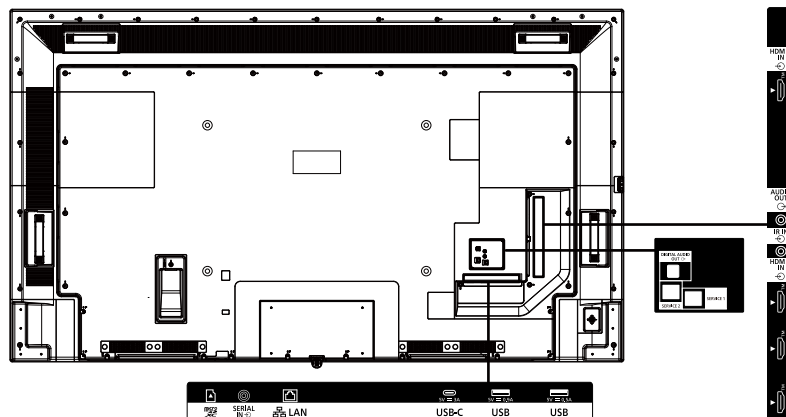

<sup>1</sup> When operated directly in front of remote control sensor.

**OPTIONAL ACCESSORIES**

Early warning software	ET-SWA 100 / 105 series
------------------------	-------------------------

**DIMENSIONS**

Cautions: This drawing is not a scale  
Units: mm (inches)

**CONNECTION TERMINAL**

<sup>1</sup> Specifications and appearance are subject to change without notice.