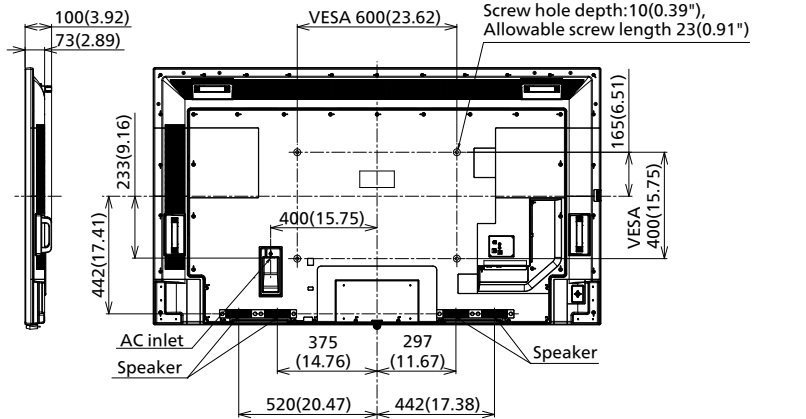

#### ■ MECHANICAL

Dimension (W x H x D) Not including remote controller sensor	1684 x 968 x 100 mm (66.28" x 38.09" x 3.92")
Dimension (W x H x D) Including remote controller sensor	1684 x 984 x 100 mm (66.28" x 38.74" x 3.92")
Weight	36.8 kg / 81.2 lbs
Carton Dimensions (W x H x D)	1948 x 1170 x 210 mm (76.70" x 46.07" x 8.27")
Gross Weight	51 kg / 112.5 lbs
Cabinet Material	Front: Metal, Side / Back: Plastic
Bezel Color	Black
Bezel Width	T/R/L 15.7 mm (0.62") B 21.5 mm (0.85")
Pitch for Wall-Hanging	VESA Compliant 600 x 400 mm (23.7" x 15.8") (Installed by: M8 screws / Screw hole depth: 10 mm (0.39"), Allowable screw length 23 mm (0.91"))

**Bluetooth®**

Supported version	Bluetooth® 5.1
Profile	HID / A2DP

**REMOTE CONTROL TRANSMITTER**

Power Requirements	DC 3 V (AA Size batteries x 2)
Operating distance <sup>1</sup>	Approx. 7 m/23 ft
Weight	Approx. 111 g (3.92 oz) ncluding batteries
Dimensions (W x H x D)	51 x 161 x 27 mm (2.00" x 6.34" x 1.07")

Cautions: This drawing is not a scale  
Units: mm (inches)

**CONNECTION TERMINAL**

<sup>1</sup> Specifications and appearance are subject to change without notice.