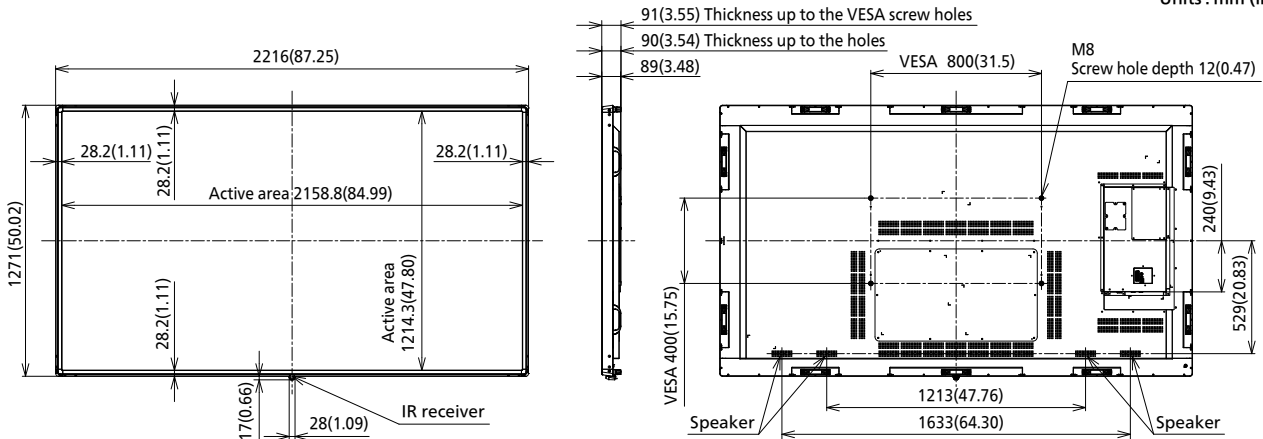

1 In case of running for a long time, the moving image is recommended to be displayed. If you display a still picture for an extended period, the image retention might remain on the screen. However, image retention can gradually disappear by displaying movie images.

INCLUDED ACCESSORIES

- Remote Control - Batteries (AA Size) x 2
- AC cord x 2 (EU/UK (approx. 2 m (78.7"))
- IR sensor x 1 (cable length approx. 1480 mm (4.86 ft))
- IR Sensor Holder x 1 (Screw x 3)
- Wifi Dongle x 1 - USB Extension cable x 1 (approx. 1440 mm (4.73 ft))
- RS232C cable x1 (Approx. 1 m (3.28 ft)) - Clamper x 3
- Plate for IR sensor's holder

STANDARD (CERTIFICATIONS)

SAFETY REGULATIONS	EN62368-1
RADIATION REGULATIONS	EN55032, EN55035, EN61000-3-2, EN61000-3-3

WIRELESS LAN

Compliance standard	IEEE 802.11 a/b/g/n/ac Dual band (Wireless LAN Standard protocol)
Channel	CH 1-13, CH 36-64, CH 100-140
Communication range	Approx. 30 m (Depends on usage environment)

Bluetooth®

Supported version	Bluetooth® 5.1
Profile	HID / A2DP

REMOTE CONTROL TRANSMITTER

Power Requirements	DC 3 V (AA Size batteries x 2)
Operating distance¹	Approx. 7 m (23 ft)
Weight	Approx. 111 g (3.92 oz) including batteries
Dimensions (W x H x D)	51 x 161 x 27 mm (2.00" x 6.34" x 1.07")

1 When operated directly in front of remote control sensor.

OPTIONAL ACCESSORIES

Early warning software	ET-SWA 100 / 105 series

DIMENSIONS

Cautions: This drawing is not a scale
Units : mm (inches)