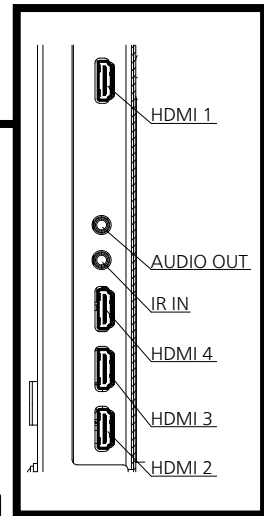

INCLUDED ACCESSORIES

- Remote Control - Batteries (AA Size) x 2
- AC cord x 2 (EU/UK (approx. 2 m (78.7"))
- IR sensor x 1 (cable length approx. 1480 mm (4.86 ft))
- IR Sensor Holder x 1 (Screw x 3)
- Wifi Dongle x 1 - USB Extension cable x 1 (approx. 1440 mm (4.73 ft))
- RS232C cable x1 (Approx. 1 m (3.28 ft)) - Clamper x 3
- Plate for IR sensor's holder

● [i] shown after the number of dots of resolution means the interlace signal.

● Drawing of terminals

View from back

Magnified figure of terminal b

Magnified figure of terminal a

SECTION A-A

DETAIL C

DIGITAL AUDIO OUT