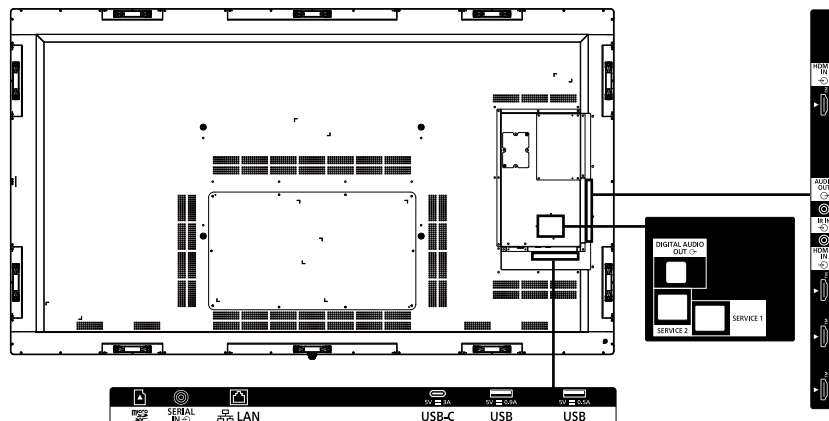

CONNECTION TERMINAL

1 Specifications and appearance are subject to change without notice.